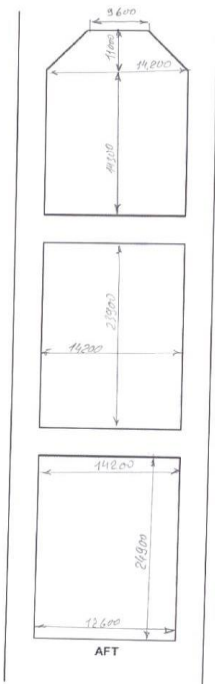

MARINESKO

MARINE LOGISTIC COMPANY

MV PROGRESS IV

DWT 7298.71 MT

Istanbul, Turkey

chartering@marinesko.org

Marinesko MLC

+9053 452 475 17

<http://www.marinesko.org>

grampus_white

Pocket Plan

Cargo Hold 1 (Fore)
Top view

Cargo Hold 2 (Mid)
Top view

Cargo Hold 3 (Aft)
Top view

Cargo Hold 1 (Fore)
Side view

Cargo Hold 1 (Fore)
Sectional view

Cargo Hold 1 (Fore)
Top view

Cargo Hold 2 (Mid)
Side view

Cargo Hold 1 (Fore)
Side view

Cargo Hold 2 (Mid)
Sectional view

Cargo Hold 1 (Fore)
Sectional view

Cargo Hold 2 (Mid)
Top view

Cargo Hold 1 (Fore)
Top view