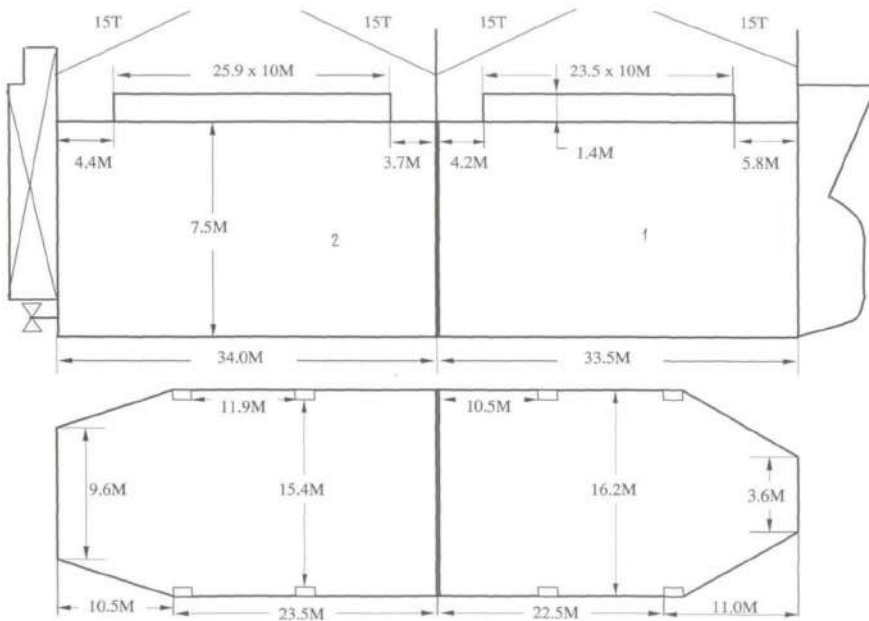

 grampus_white

General

Name:	TRIUMPH IV	Built:	2003
IMO No:	9311555	Call Sign:	ER2719
Flag:	ST. KITT'S & NAVIS	Port of Registry:	BASSETERRE
Class:	VERITAS REGISTER OF SHIPPING	Type of Vesell:	GENERAL CARGO
DWT/DWCC:	7150 MT/ 6900MT	Summer Draft:	7.4m
GT/NT:	4039MT / 2360MT	LOA:	94.5m / beam 17.00m / depth 8.80m

Hold/Hatches

Ha: 1	23.35m x 10.00m
Ha: 2	25.90m x 10.00m
Ho: 1	34.00m x 16.20m x 7.50m
Ho: 2	33.40m x 16.20m x 7.50m
Grain/Bale:	311 000cft / 293 760cft

Pocket Plan

Pressure on: Cargo holds tank top: 7.8T/M² ; Main deck : 7.03T/M² ; Hatch cover : 1.9T/M²

CARGO HOLD DIMENSION

Hold Photos