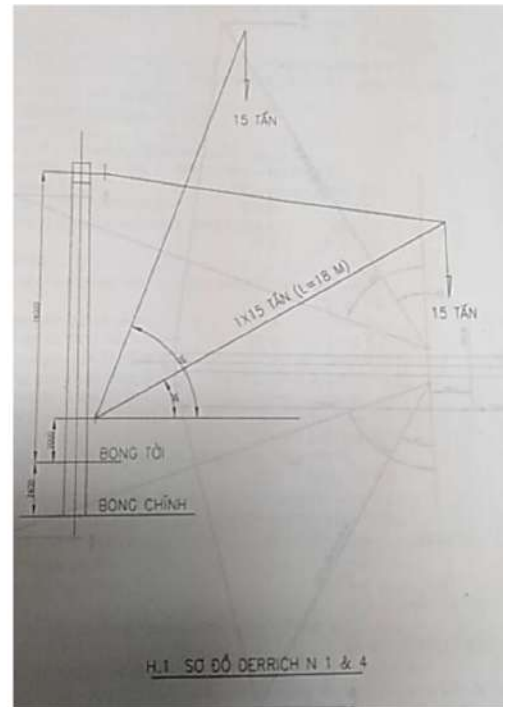

 grampus_white

General

Name:	TRIUMPH IV	Built:	2003
IMO No:	9311555	Call Sign:	ER2719
Flag:	ST. KITT'S & NAVIS	Port of Registry:	BASSETERRE
Class:	VERITAS REGISTER OF SHIPPING	Type of Vesell:	GENERAL CARGO
DWT/DWCC:	7150 MT/ 6900MT	Summer Draft:	7.4m
GT/NT:	4039MT / 2360MT	LOA:	94.5m / beam 17.00m / depth 8.80m

Hold/Hatches

Ha: 1	23.35m x 10.00m
Ha: 2	25.90m x 10.00m
Ho: 1	34.00m x 16.20m x 7.50m
Ho: 2	33.40m x 16.20m x 7.50m
Grain/Bale:	311 000cft / 293 760cft

Pocket Plan

Pressure on: Cargo holds tank top: 7.8T/M² ; Main deck : 7.03T/M² ; Hatch cover : 1.9T/M²

CARGO HOLD DIMENSION

Hold Photos